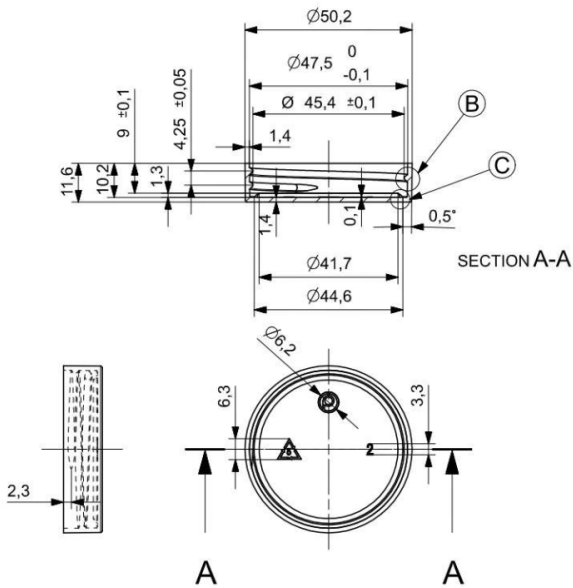

## 48mm PP Lid

### General info

Item no. (SKU):	
Finish:	<b>Smooth</b>
Liner:	<b>IHS/PS/EPE</b>
Thread:	<b>48/400</b>
Dosage:	<b>N/A</b>
Hole Size:	<b>N/A</b>
Material:	<b>PP</b>
Colour:	<b>Silver</b>
Print Areas:	<b>N/A</b>
Country of Origin:	<b>Lithuania</b>

#### Packed in Boxes

Box Dimensions (mm):	<b>594 x 394 x 448</b>
Quantity per box (pcs):	<b>2500</b>
Boxes per pallet (pcs):	<b>50000</b>
Quantity per pallet (pcs):	<b>20</b>
Net weight (kg):	<b>225</b>
Gross weight (kg):	<b>253</b>
Pallet height (mm):	<b>2400</b>